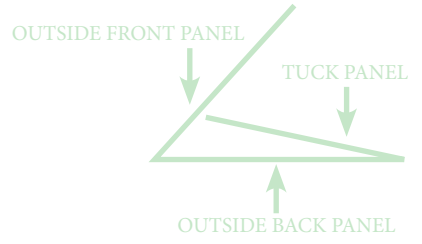

INSIDE FRONT PANEL

INSIDE BACK PANEL

TUCK PANEL

Bleed Line

Cut Line

Margin Line (KEEP ANY ARTWORK  
YOU DON'T WANT CUT INSIDE THIS LINE)

Fold Lines

HOW THIS TEMPLATE FOLDS

Cut Size: 8.5" x 11"  
File Size with Bleed: 8.75" x 11.25"