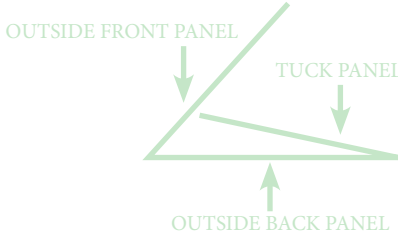

TUCK PANEL

OUTSIDE BACK PANEL

OUTSIDE FRONT PANEL

Bleed Line

Cut Line

Margin Line (KEEP ANY ARTWORK YOU DON'T WANT CUT INSIDE THIS LINE)

Fold Lines

HOW THIS TEMPLATE FOLDS

Cut Size: 8.5" x 14"
File Size with Bleed: 8.75" x 14.25"